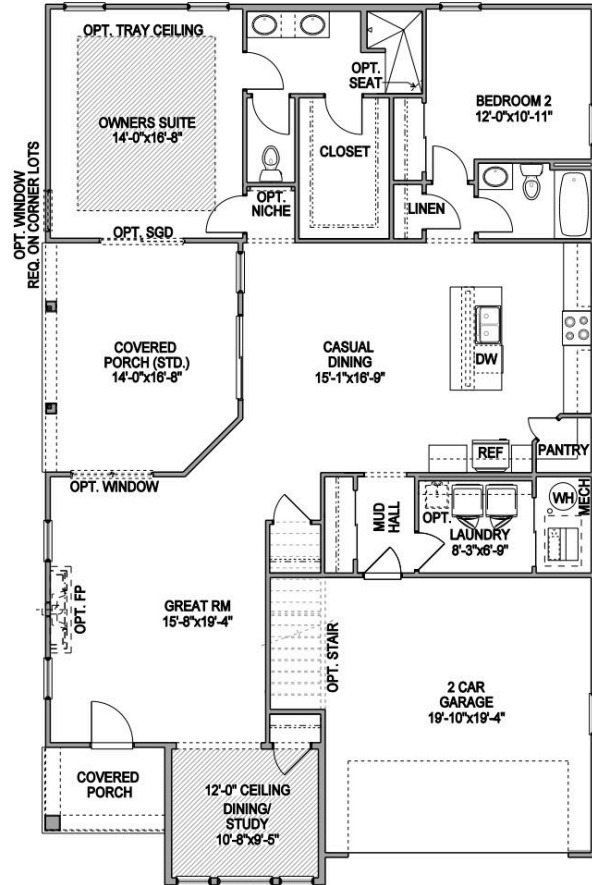

OPT. DELUXE KITCHEN