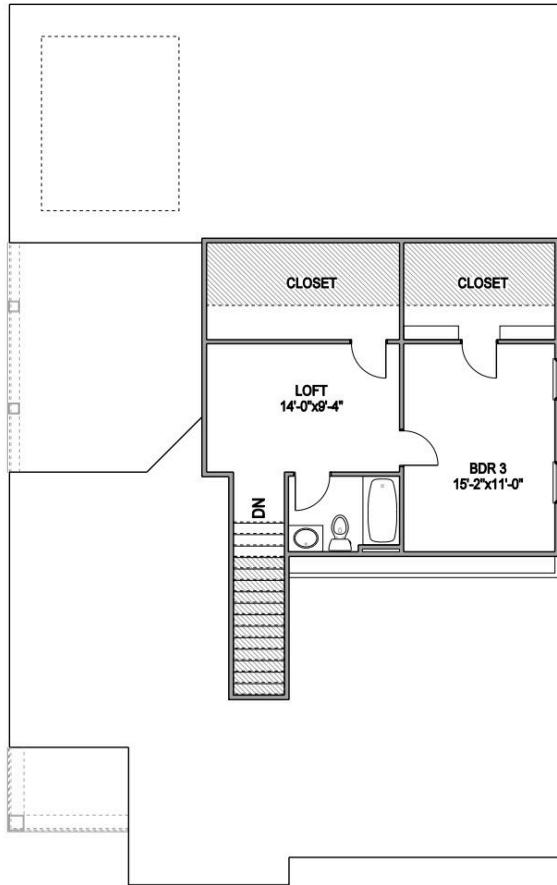

  
**Schottenstein**  
Homes

614.478.1100 | [schottensteinhomes.com](http://schottensteinhomes.com)

OPT. DELUXE KITCHEN

OPT. SCREENED PORCH

OPT. 3 SEASON ROOM

OPT. STUDY

Because we are constantly improving our product, we reserve the right to revise, change, and/or substitute product features, dimensions, specifications, architectural details and designs without notice. This brochure is for illustration purposes only. Prices are subject to change without notice. Room dimensions are approximate and calculated from inside the partition. Rev. 6/24