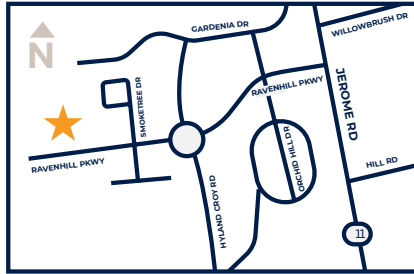

# COMMUNITIES

**Cottages at Northlake**  
Olentangy Schools

**Reed Model**  
6858 Ringbill Loop  
Sunbury, Ohio 43074  
(614) 648-3383

**Cottages at Verbena in Jerome Village**  
Fairbanks Schools

**York Model**  
11738 Verbena Place  
Plain City, Ohio 43064  
(614) 876-HOME

**Aster in Jerome Village**  
Dublin Schools

**Now Selling**  
(614) 873-HOME

**Glacier Pointe**  
Dublin Schools

**Reed E Model – Coming Soon!**  
8798 Eliot Drive  
Plain City, Ohio 43064  
(614) 876-HOME

**Holton Run**  
Southwestern Schools

**Vinton Model - Now Open!**  
4840 Citation Court  
Grove City, Ohio 43123 (614) 270-0626

**Renner Park**  
Hilliard Schools

**Franklin Model**  
6186 Renner Park Drive  
Columbus, Ohio 43228  
(614) 876-6789