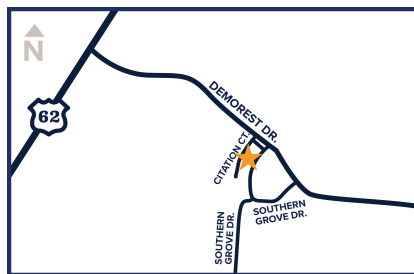

# COMMUNITIES

**Cottages at Northlake**  
Olentangy Schools

**Reed Model**  
6858 Ringbill Loop  
Sunbury, Ohio 43074  
(614) 648-3383

**Cottages at Verbena in Jerome Village**  
Fairbanks Schools

**York Model**  
11738 Verbena Place  
Plain City, Ohio 43064  
(614) 876-HOME

**Aster in Jerome Village**  
Dublin Schools

**Now Selling**  
(614) 873-HOME

**Glacier Pointe**  
Dublin Schools

**Reed E Model – Coming Soon!**  
8798 Eliot Drive  
Plain City, Ohio 43064  
(614) 876-HOME

**Holton Run**  
Southwestern Schools

**Vinton Model - Now Open!**  
4840 Citation Court  
Grove City, Ohio 43123 (614) 270-0626

**Renner Park**  
Hilliard Schools

**Franklin Model**  
6186 Renner Park Drive  
Columbus, Ohio 43228  
(614) 876-6789