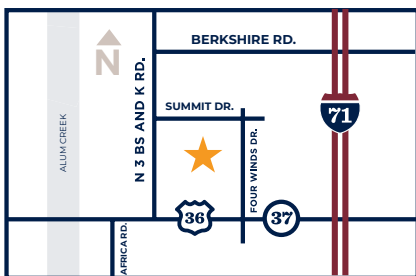

**Aster in Jerome Village**  
Dublin Schools

**Now Selling**  
(614) 873-HOME

**Glacier Pointe**  
Dublin Schools

**Reed E Model – Coming Soon!**  
8798 Eliot Drive  
Plain City, Ohio 43064  
(614) 876-HOME

**Holton Run**  
Southwestern Schools

**Vinton Model - Now Open!**  
4840 Citation Court  
Grove City, Ohio 43123 (614) 270-0626

**Renner Park**  
Hilliard Schools

**Franklin Model**  
6186 Renner Park Drive  
Columbus, Ohio 43228  
(614) 876-6789