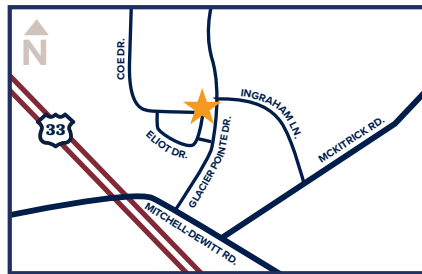

# COMMUNITIES

**Cottages at Northlake**  
Olentangy Schools

**Reed Model**  
6858 Ringbill Loop  
Sunbury, Ohio 43074  
(614) 648-3383

**Cottages at Verbena in Jerome Village**  
Fairbanks Schools

**York Model**  
11738 Verbena Place  
Plain City, Ohio 43064  
(614) 876-HOME

**Aster in Jerome Village**  
Dublin Schools

**Now Selling**  
(614) 873-HOME

**Glacier Pointe**  
Dublin Schools

**Reed E Model – Coming Soon!**  
8798 Eliot Drive  
Plain City, Ohio 43064  
(614) 876-HOME

**Holton Run**  
Southwestern Schools

**Vinton Model - Now Open!**  
4840 Citation Court  
Grove City, Ohio 43123 (614) 270-0626

**Renner Park**  
Hilliard Schools

**Franklin Model**  
6186 Renner Park Drive  
Columbus, Ohio 43228  
(614) 876-6789