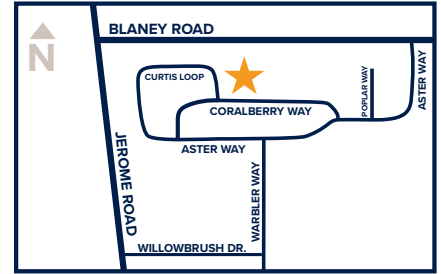

# COMMUNITIES

**Cottages at Northlake**  
Olentangy Schools

**Reed Model**  
6858 Ringbill Loop  
Sunbury, Ohio 43074  
(614) 648-3383

**Cottages at Verbena in Jerome Village**  
Fairbanks Schools

**York Model**  
11738 Verbena Place  
Plain City, Ohio 43064  
(614) 876-HOME

**Aster in Jerome Village**  
Dublin Schools

**Now Selling**  
(614) 873-HOME

**Glacier Pointe**  
Dublin Schools

**Reed E Model – Coming Soon!**  
8798 Eliot Drive  
Plain City, Ohio 43064  
(614) 876-HOME

**Holton Run**  
Southwestern Schools

**Vinton Model - Now Open!**  
4840 Citation Court  
Grove City, Ohio 43123 (614) 270-0626

**Renner Park**  
Hilliard Schools

**Franklin Model**  
6186 Renner Park Drive  
Columbus, Ohio 43228  
(614) 876-6789