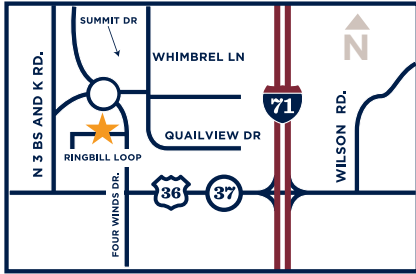

# COMMUNITIES

**Cottages at Northlake**  
Olentangy Schools

**Reed Model**  
6858 Ringbill Loop  
Sunbury, Ohio 43074  
(614) 648-3383

**Cottages at Verbena in Jerome Village**  
Fairbanks Schools

**York Model**  
11738 Verbena Place  
Plain City, Ohio 43064  
(614) 876-HOME

**Aster in Jerome Village**  
Dublin Schools

**Now Selling**  
(614) 873-HOME

**Glacier Pointe**  
Dublin Schools

**Reed E Model – Coming Soon!**  
8798 Eliot Drive  
Plain City, Ohio 43064  
(614) 876-HOME

**Holton Run**  
Southwestern Schools

**Vinton Model - Now Open!**  
4840 Citation Court  
Grove City, Ohio 43123 (614) 270-0626

**Renner Park**  
Hilliard Schools

**Franklin Model**  
6186 Renner Park Drive  
Columbus, Ohio 43228  
(614) 876-6789