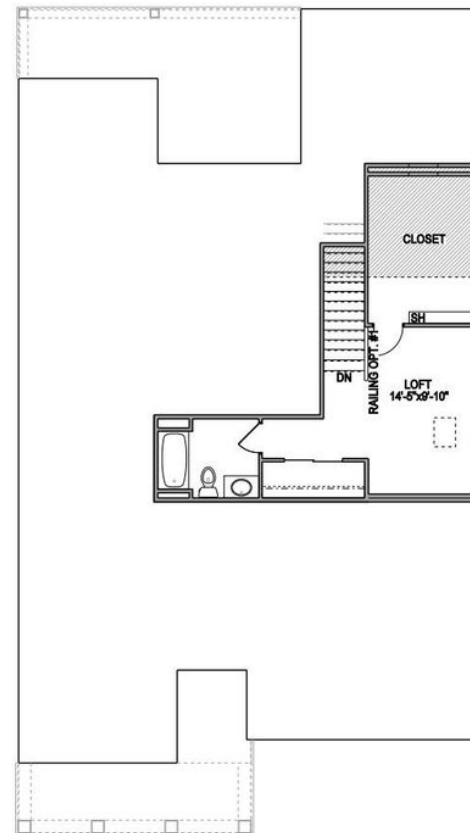

  
**Schottenstein**  
Homes

614.478.1100 | [SchottensteinHomes.com](http://SchottensteinHomes.com)

OPT. 3 SEASON ROOM

OPT. SCREENED PORCH

OPT. DEN ILO DINING

OPT. DELUXE KITCHEN

OPT. BEDROOM 3

OPT. VAULTED CEILING WITH 2ND FLOOR

BEDROOM 4 ILO LOFT

Because we are constantly improving our product, we reserve the right to revise, change, and/or substitute product features, dimensions, specifications, architectural details and designs without notice. This brochure is for illustration purposes only. Prices are subject to change without notice. Room dimensions are approximate and calculated from inside the partition. Rev. 04/24