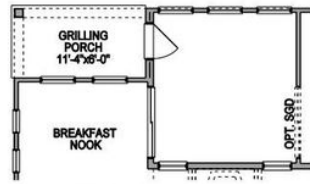

  
**Schottenstein**  
Homes

614.478.1100 | [SchottensteinHomes.com](http://SchottensteinHomes.com)

OPT. 3 SEASON ROOM

OPT. SCREENED PORCH

OPT. DEN ILO DINING

OPT. DELUXE KITCHEN

OPT. BEDROOM 3

OPT. VAULTED CEILING WITH 2ND FLOOR

BEDROOM 4 ILO LOFT

Because we are constantly improving our product, we reserve the right to revise, change, and/or substitute product features, dimensions, specifications, architectural details and designs without notice. This brochure is for illustration purposes only. Prices are subject to change without notice. Room dimensions are approximate and calculated from inside the partition. Rev. 04/24