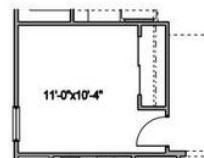

  
**Schottenstein**  
Homes

614.478.1100 | [SchottensteinHomes.com](http://SchottensteinHomes.com)

OPT. 3 SEASON ROOM

OPT. SCREENED PORCH

OPT. DEN ILO DINING

OPT. DELUXE KITCHEN

OPT. BEDROOM 3

OPT. VAULTED CEILING WITH 2ND FLOOR

BEDROOM 4 ILO LOFT

Because we are constantly improving our product, we reserve the right to revise, change, and/or substitute product features, dimensions, specifications, architectural details and designs without notice. This brochure is for illustration purposes only. Prices are subject to change without notice. Room dimensions are approximate and calculated from inside the partition. Rev. 04/24