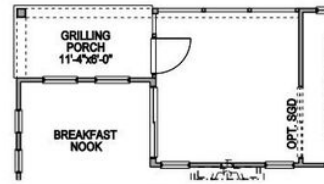

  
**Schottenstein**  
Homes

614.478.1100 | [SchottensteinHomes.com](http://SchottensteinHomes.com)

OPT. 3 SEASON ROOM

OPT. SCREENED PORCH

OPT. DEN ILO DINING

OPT. DELUXE KITCHEN

OPT. BEDROOM 3

OPT. VAULTED CEILING WITH 2ND FLOOR

BEDROOM 4 ILO LOFT

Because we are constantly improving our product, we reserve the right to revise, change, and/or substitute product features, dimensions, specifications, architectural details and designs without notice. This brochure is for illustration purposes only. Prices are subject to change without notice. Room dimensions are approximate and calculated from inside the partition. Rev. 04/24