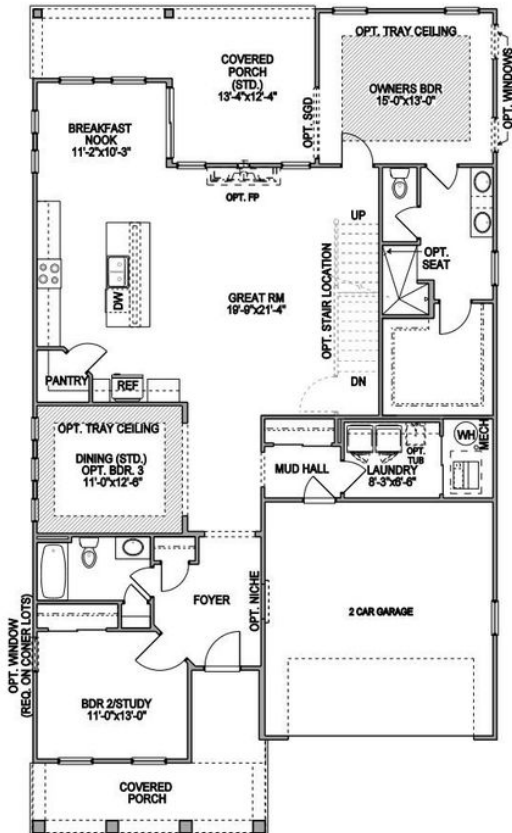

  
**Schottenstein**  
Homes

614.478.1100 | [SchottensteinHomes.com](http://SchottensteinHomes.com)

OPT. 3 SEASON ROOM

OPT. SCREENED PORCH

OPT. DEN ILO DINING

OPT. DELUXE KITCHEN

OPT. BEDROOM 3

OPT. VAULTED CEILING WITH 2ND FLOOR

BEDROOM 4 ILO LOFT

Because we are constantly improving our product, we reserve the right to revise, change, and/or substitute product features, dimensions, specifications, architectural details and designs without notice. This brochure is for illustration purposes only. Prices are subject to change without notice. Room dimensions are approximate and calculated from inside the partition. Rev. 04/24