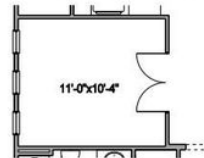

  
**Schottenstein**  
Homes

614.478.1100 | [SchottensteinHomes.com](http://SchottensteinHomes.com)

OPT. 3 SEASON ROOM

OPT. SCREENED PORCH

OPT. DEN ILO DINING

OPT. DELUXE KITCHEN

OPT. BEDROOM 3

OPT. VAULTED CEILING WITH 2ND FLOOR

BEDROOM 4 ILO LOFT

Because we are constantly improving our product, we reserve the right to revise, change, and/or substitute product features, dimensions, specifications, architectural details and designs without notice. This brochure is for illustration purposes only. Prices are subject to change without notice. Room dimensions are approximate and calculated from inside the partition. Rev. 04/24