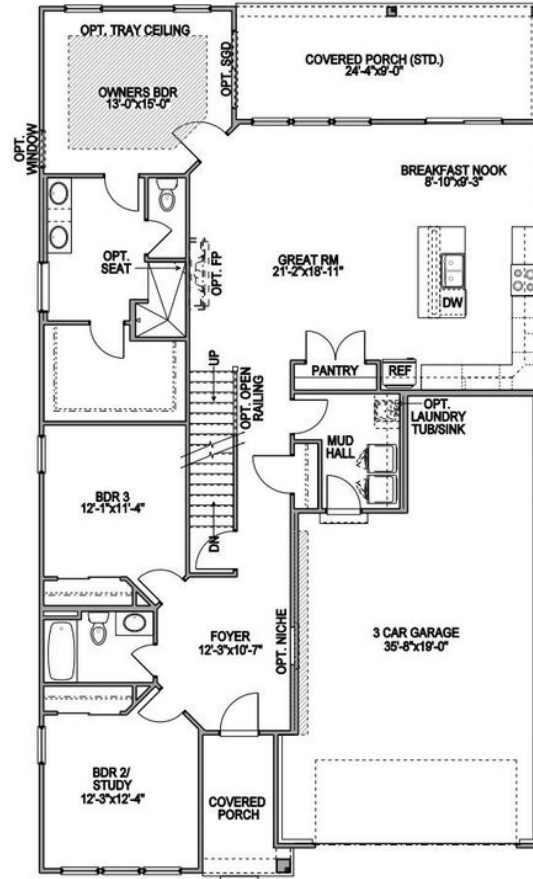

Schottenstein
Homes

614.478.1100 | [SchottensteinHomes.com](https://www.SchottensteinHomes.com)

SCREENED PORCH

3 SEASON ROOM

DINING ROOM

DELUXE KITCHEN

ELEVATION E PORCH

ELEVATION D PORCH

2ND FLOOR W/ OPT. BEDROOM 4

SECOND FLOOR STANDARD

Because we are constantly improving our product, we reserve the right to revise, change, and/or substitute product features, dimensions, specifications, architectural details and designs without notice. This brochure is for illustration purposes only. Prices are subject to change without notice. Room dimensions are approximate and calculated from inside the partition. Rev. 04/24