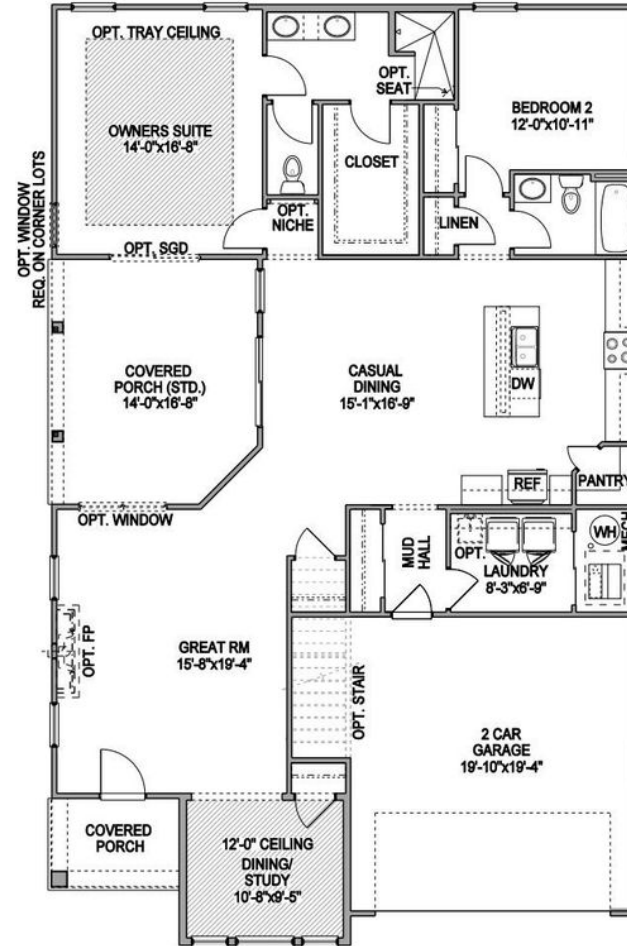

OPT. DELUXE KITCHEN