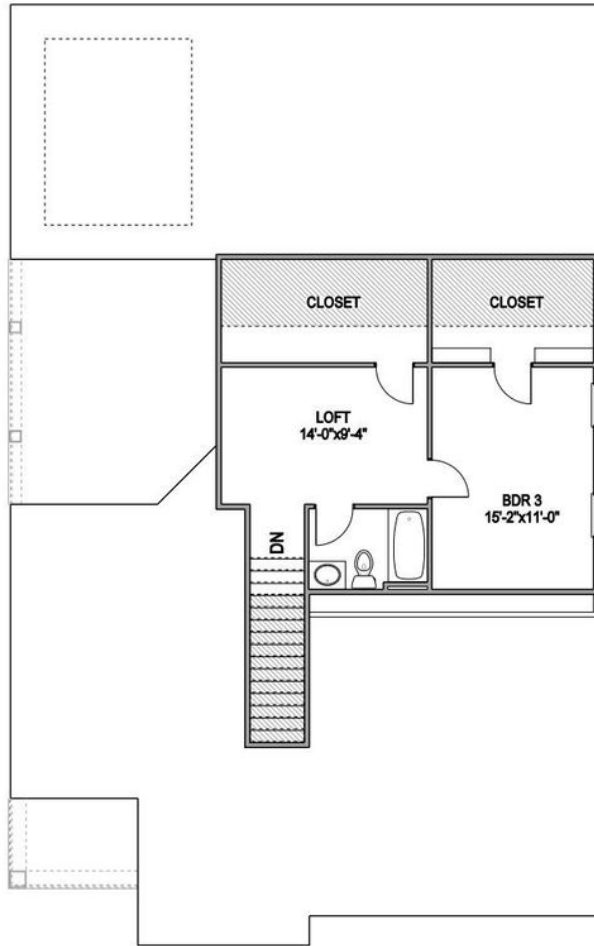

Schottenstein
Homes

614.478.1100 | [SchottensteinHomes.com](https://www.SchottensteinHomes.com)

OPT. DELUXE KITCHEN

OPT. SCREENED PORCH

OPT. 3 SEASON ROOM

OPT. STUDY

Because we are constantly improving our product, we reserve the right to revise, change, and/or substitute product features, dimensions, specifications, architectural details and designs without notice. This brochure is for illustration purposes only. Prices are subject to change without notice. Room dimensions are approximate and calculated from inside the partition. Rev. 04/24