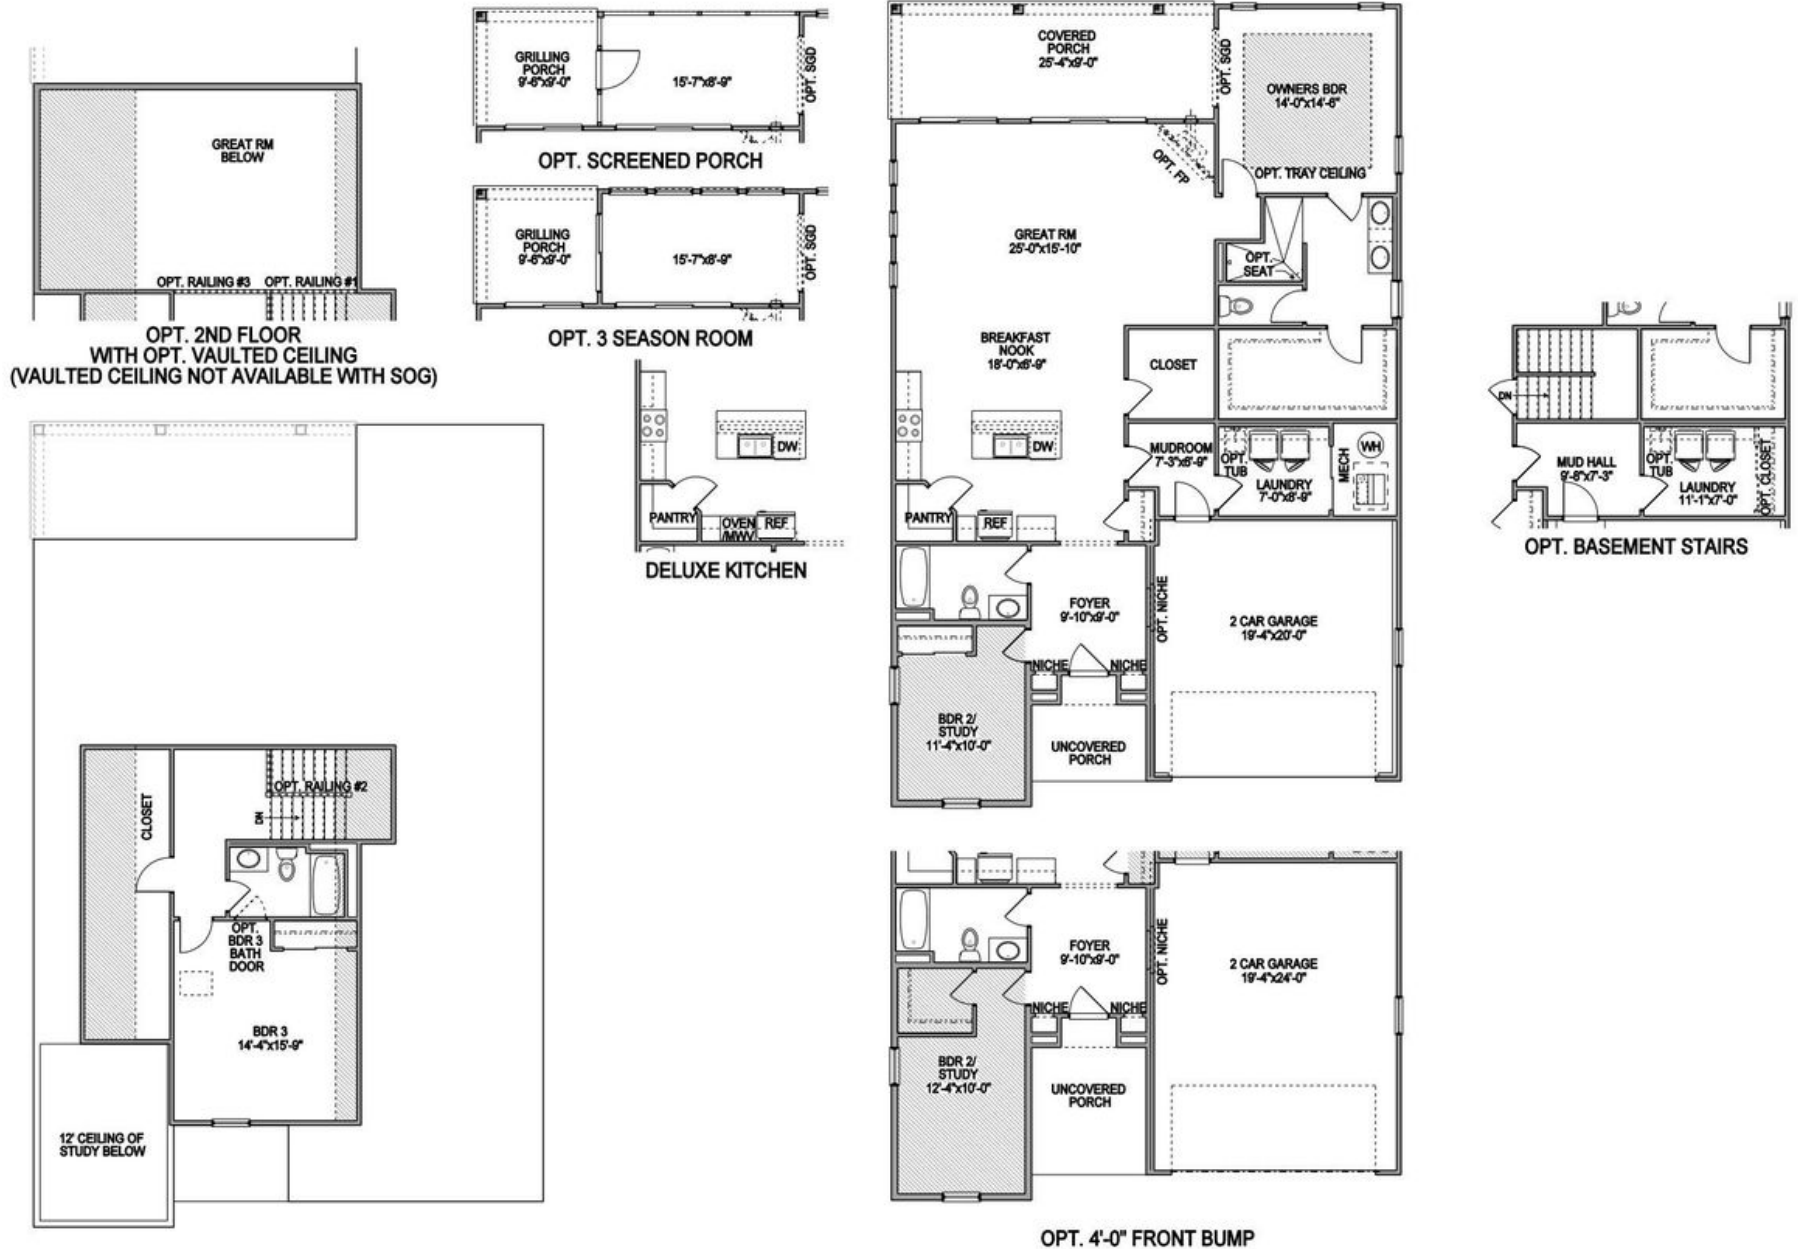

Because we are constantly improving our product, we reserve the right to revise, change, and/or substitute product features, dimensions, specifications, architectural details and designs without notice. This brochure is for illustration purposes only. Prices are subject to change without notice. Room dimensions are approximate and calculated from inside the partition. Rev. 04/24