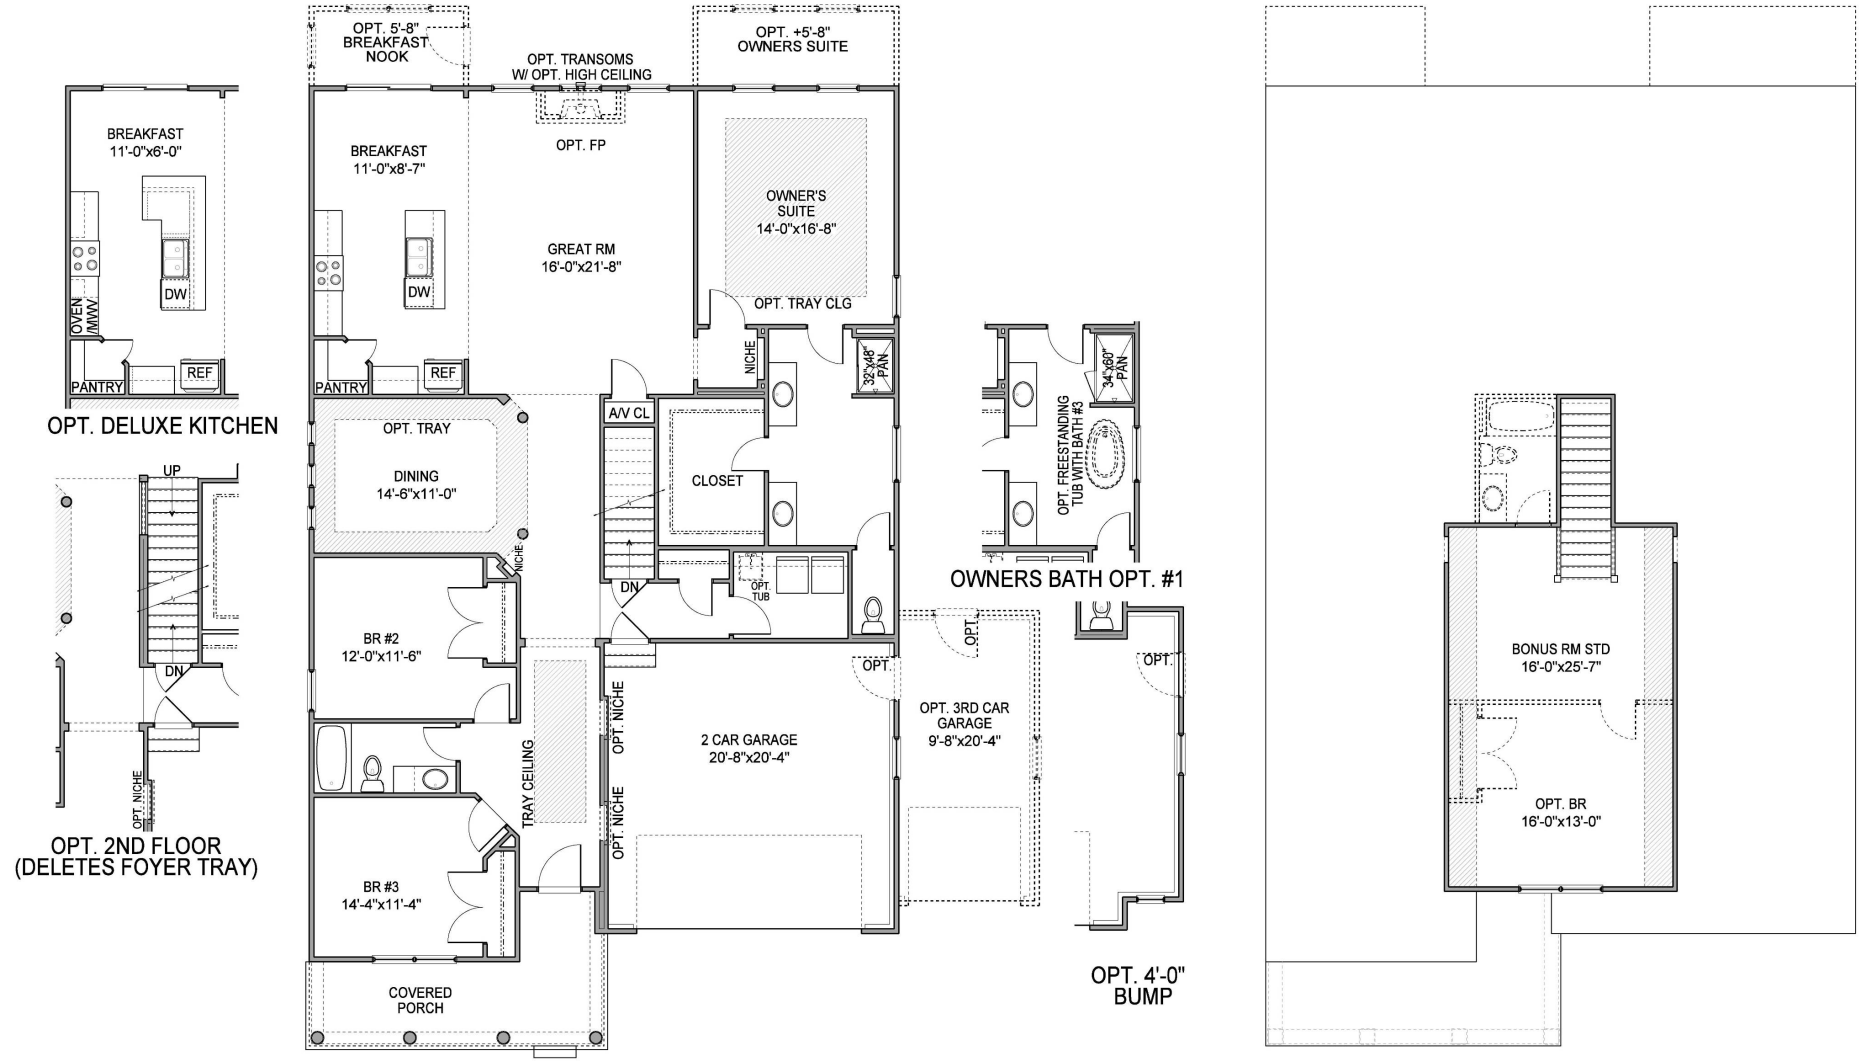

Because we are constantly improving our product, we reserve the right to revise, change, and/or substitute product features, dimensions, specifications, architectural details and designs without notice. This brochure is for illustration purposes only. Prices are subject to change without notice. Room dimensions are approximate and calculated from inside the partition. Rev. 04/24