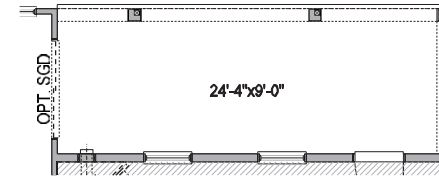

OPT. COVERED PORCH