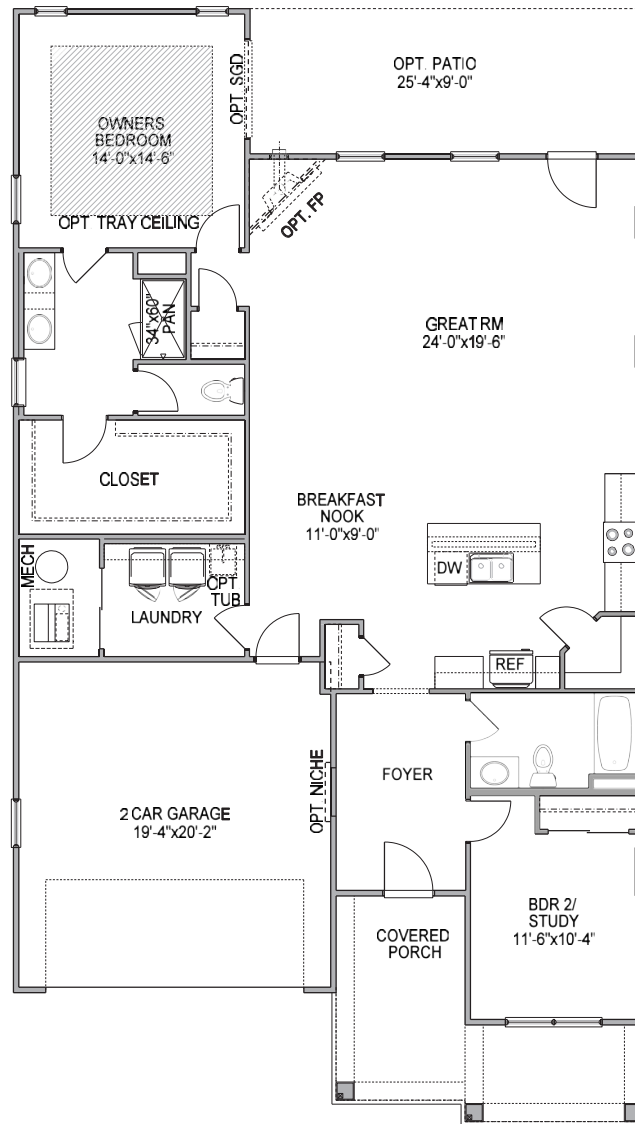

OPT. COVERED PORCH