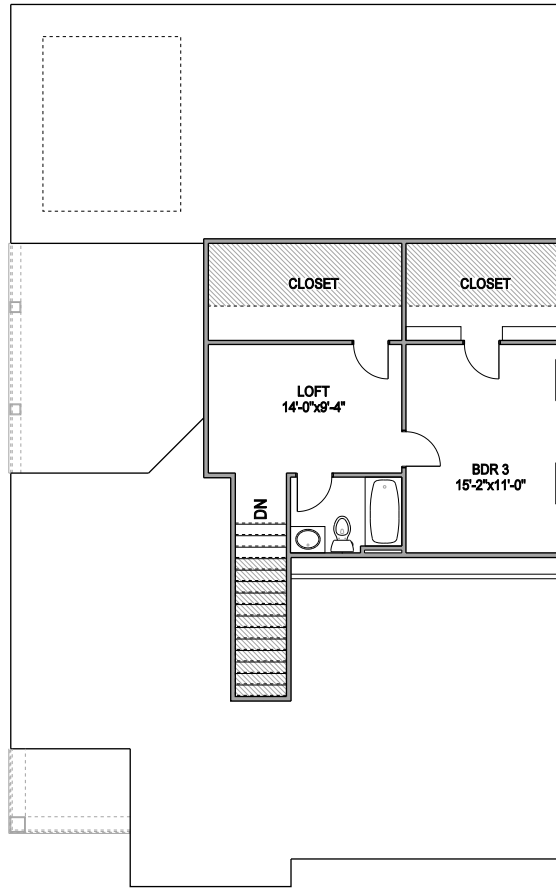

OPT. DELUXE KITCHEN