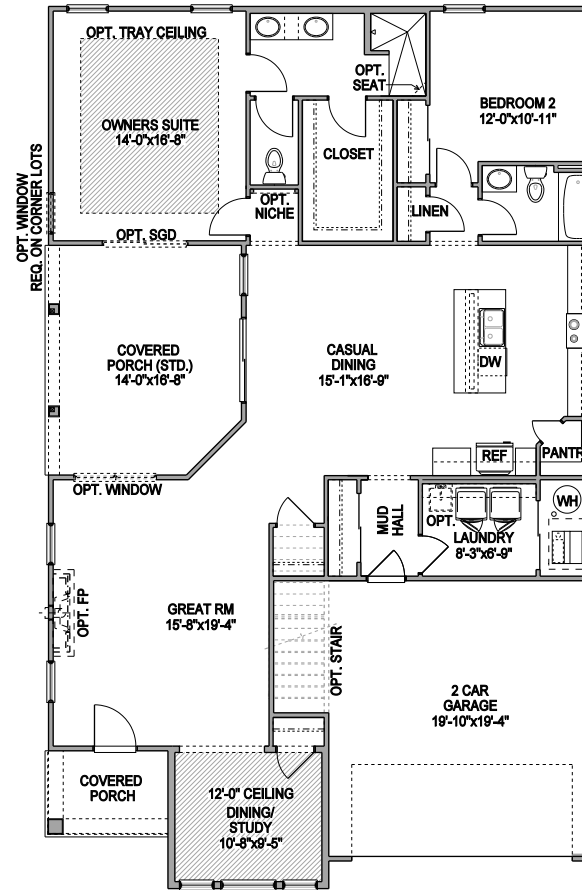

OPT. DELUXE KITCHEN