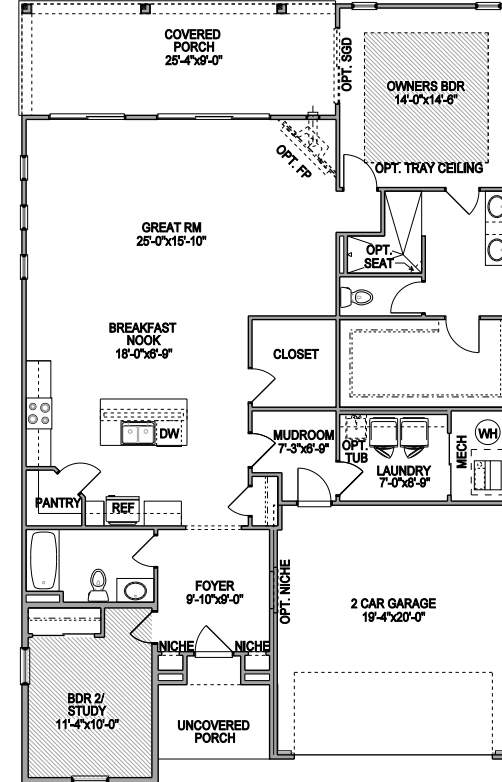

The Cottages at Verbena | THE CHESTER

Because we are constantly improving our product, we reserve the right to revise, change, and/or substitute product features, dimensions, specifications, architectural details and designs without notice. This brochure is for illustration purposes only. Prices are subject to change without notice. Room dimensions are approximate and calculated from inside the partition. Rev. 06/22