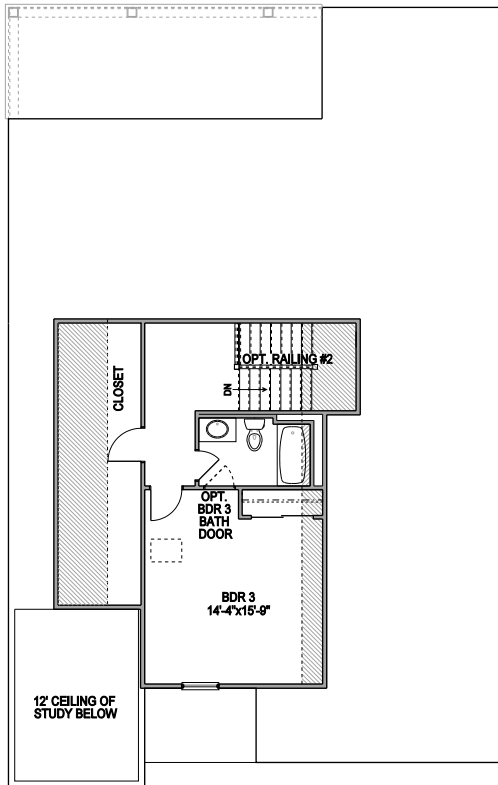

The Cottages at Verbena | THE CHESTER

Because we are constantly improving our product, we reserve the right to revise, change, and/or substitute product features, dimensions, specifications, architectural details and designs without notice. This brochure is for illustration purposes only. Prices are subject to change without notice. Room dimensions are approximate and calculated from inside the partition. Rev. 06/22