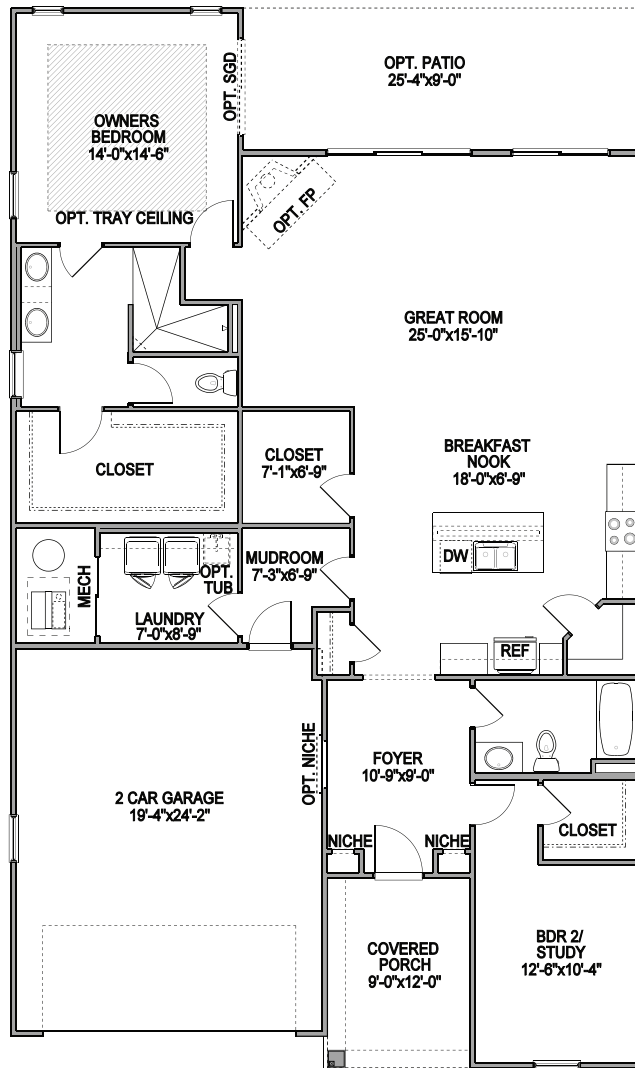

HARMONY PLUS A

HARMONY PLUS B

# THE HARMONY PLUS

Cottages at Northlake  
**THE HARMONY PLUS**  
 Cottage Collection

OPT. COVERED PORCH

OPT. SCREENED PORCH WITH GRILLING PORCH

OPT. 3 SEASON ROOM WITH GRILLING PORCH

DELUXE KITCHEN

Because we are constantly improving our product, we reserve the right to revise, change, and/or substitute product features, dimensions, specifications, architectural details and designs without notice. This brochure is for illustration purposes only. Prices are subject to change without notice. Room dimensions are approximate and calculated from inside the partition. Rev. 04/21